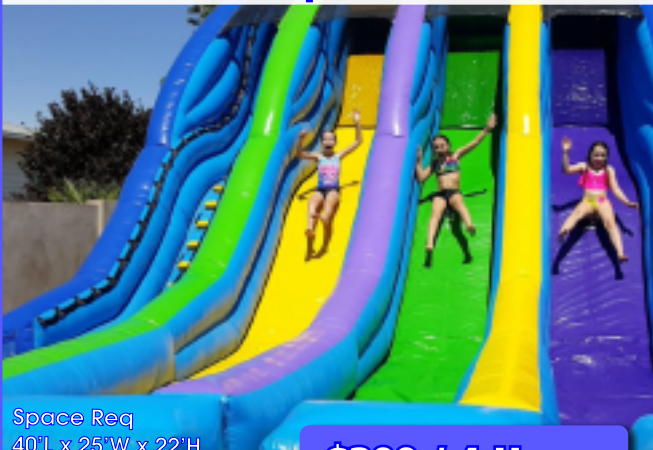

20' Triple Lane

Space Req
40'L x 25'W x 22'H

$399 / 4 Hours